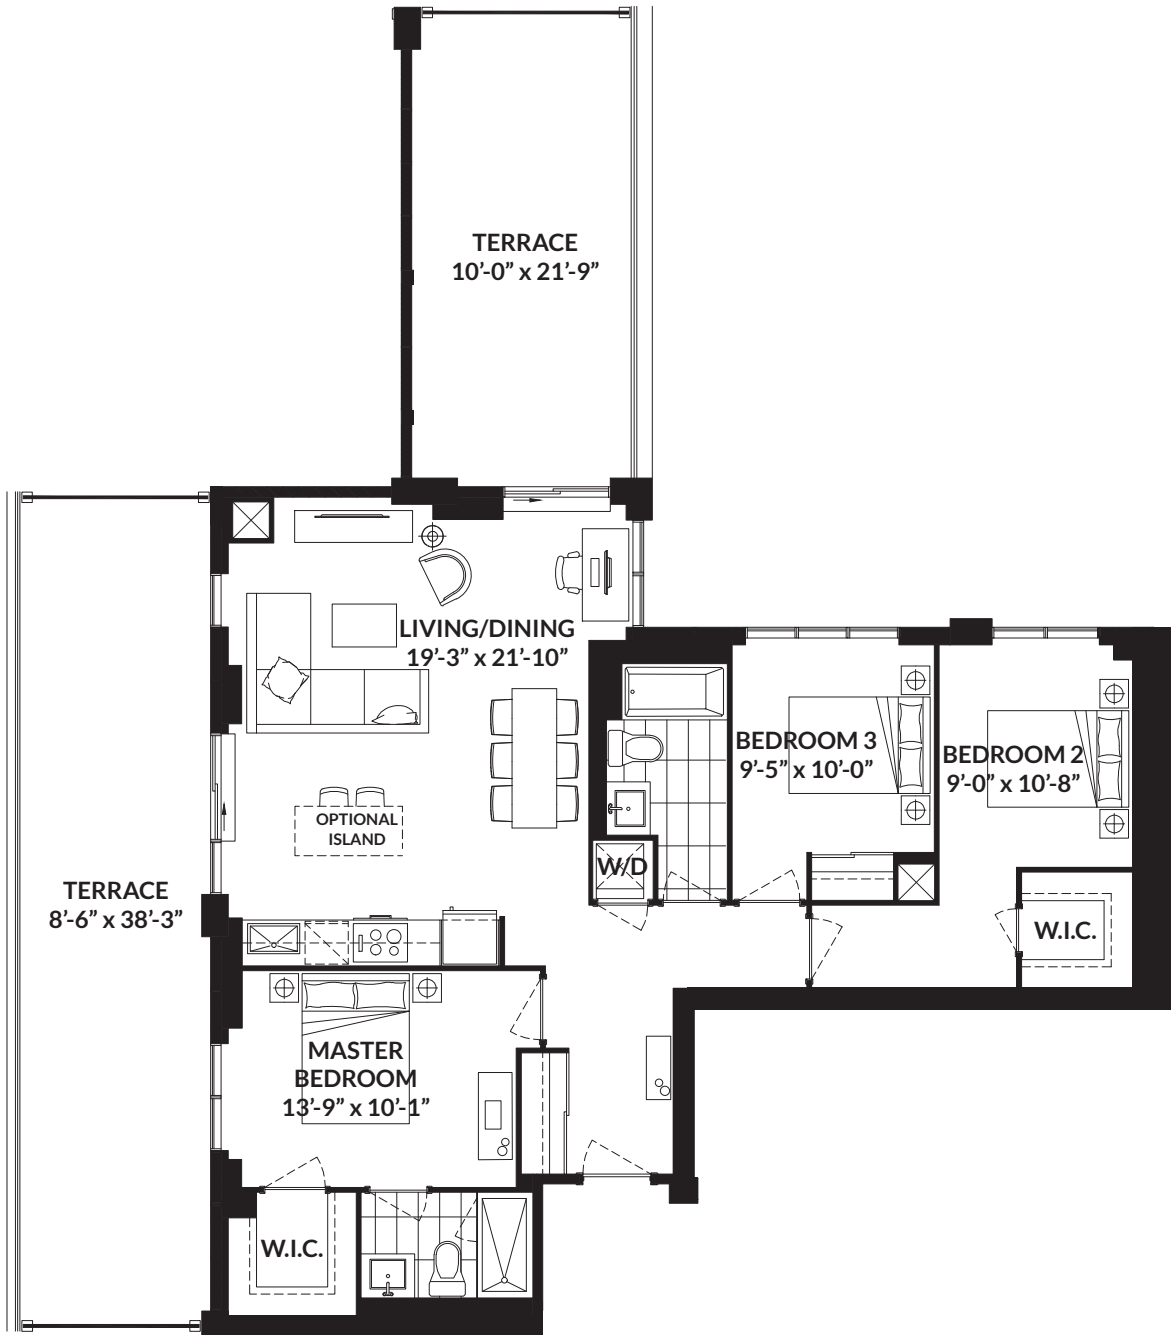

BARCLAY

3 BEDROOM

SUITE: 1192 SQ.FT. | OUTDOOR: 543 SQ.FT.

N ▲

Floor 9