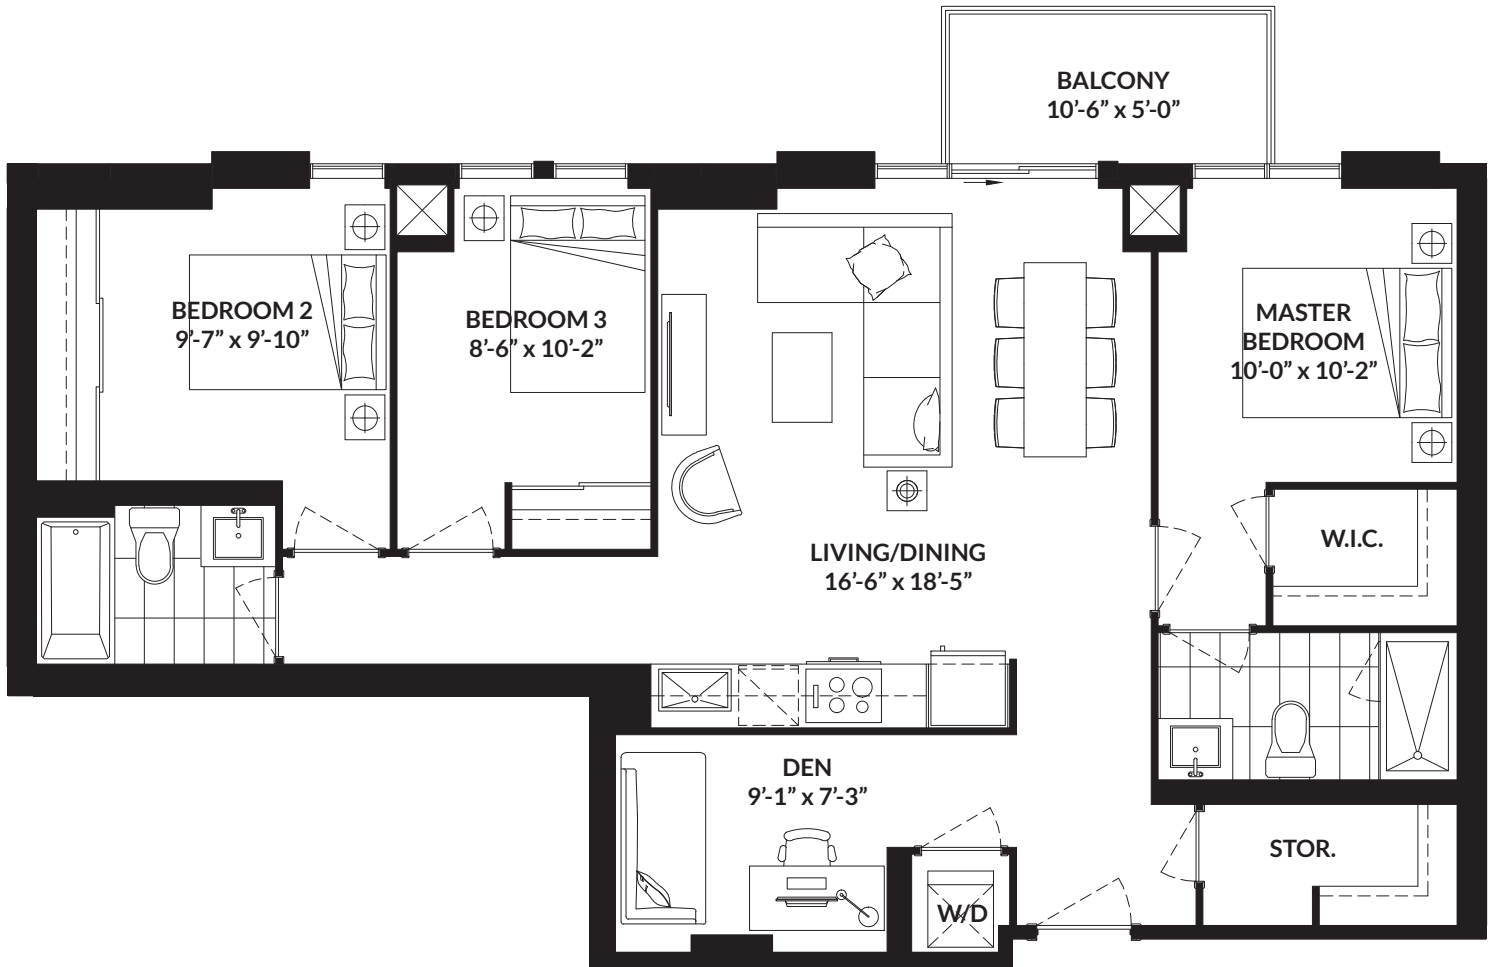

OLIVER

3 BEDROOM + DEN

SUITE: 1122 SQ.FT. | OUTDOOR: 53 SQ.FT.

N ▲

Floor 8