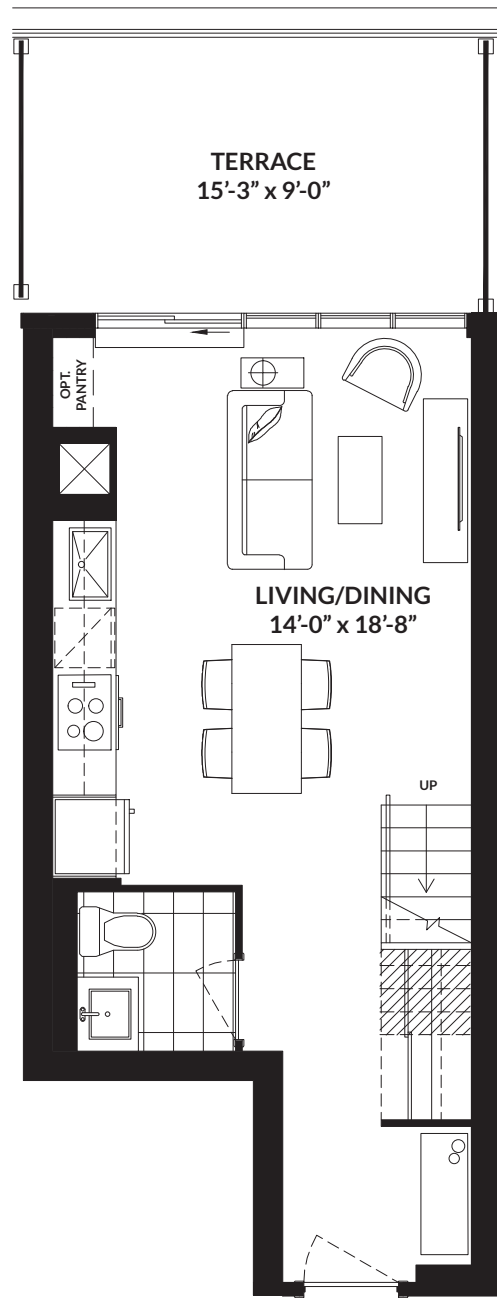

STATION
2 BEDROOM + DEN

SUITE: 1094 SQ.FT. | OUTDOOR: 469 SQ.FT.

7TH

8TH

9TH