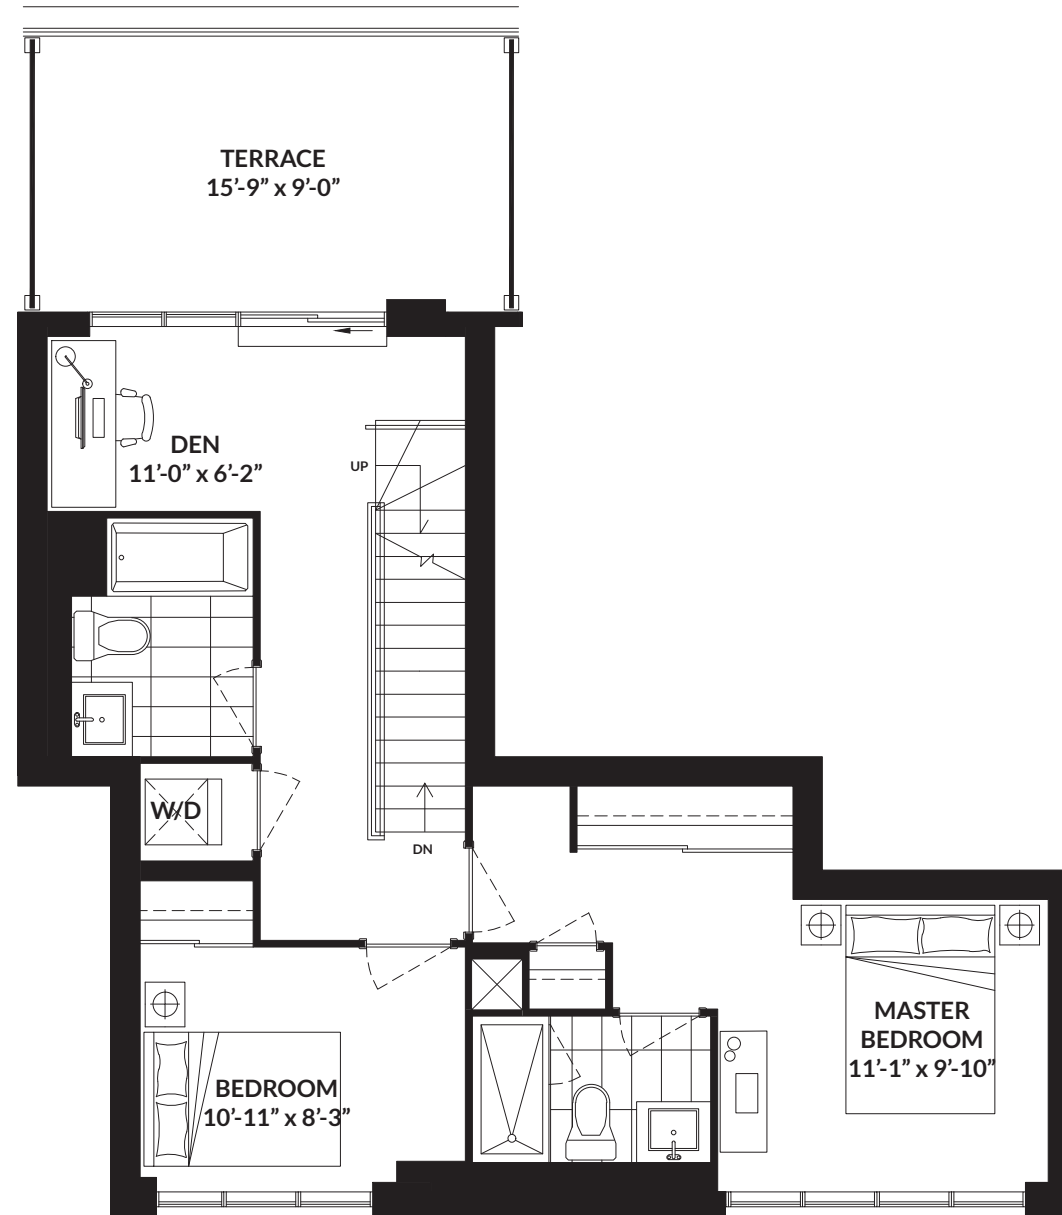

STATION
2 BEDROOM + DEN

SUITE: 1094 SQ.FT. | OUTDOOR: 469 SQ.FT.

7TH

8TH

9TH