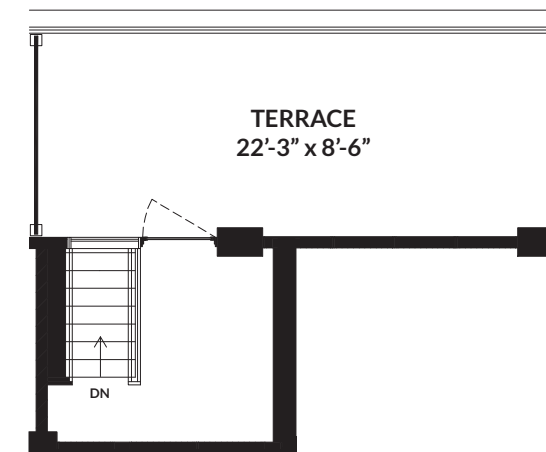

STATION
2 BEDROOM + DEN

SUITE: 1094 SQ.FT. | OUTDOOR: 469 SQ.FT.

7TH

8TH

9TH