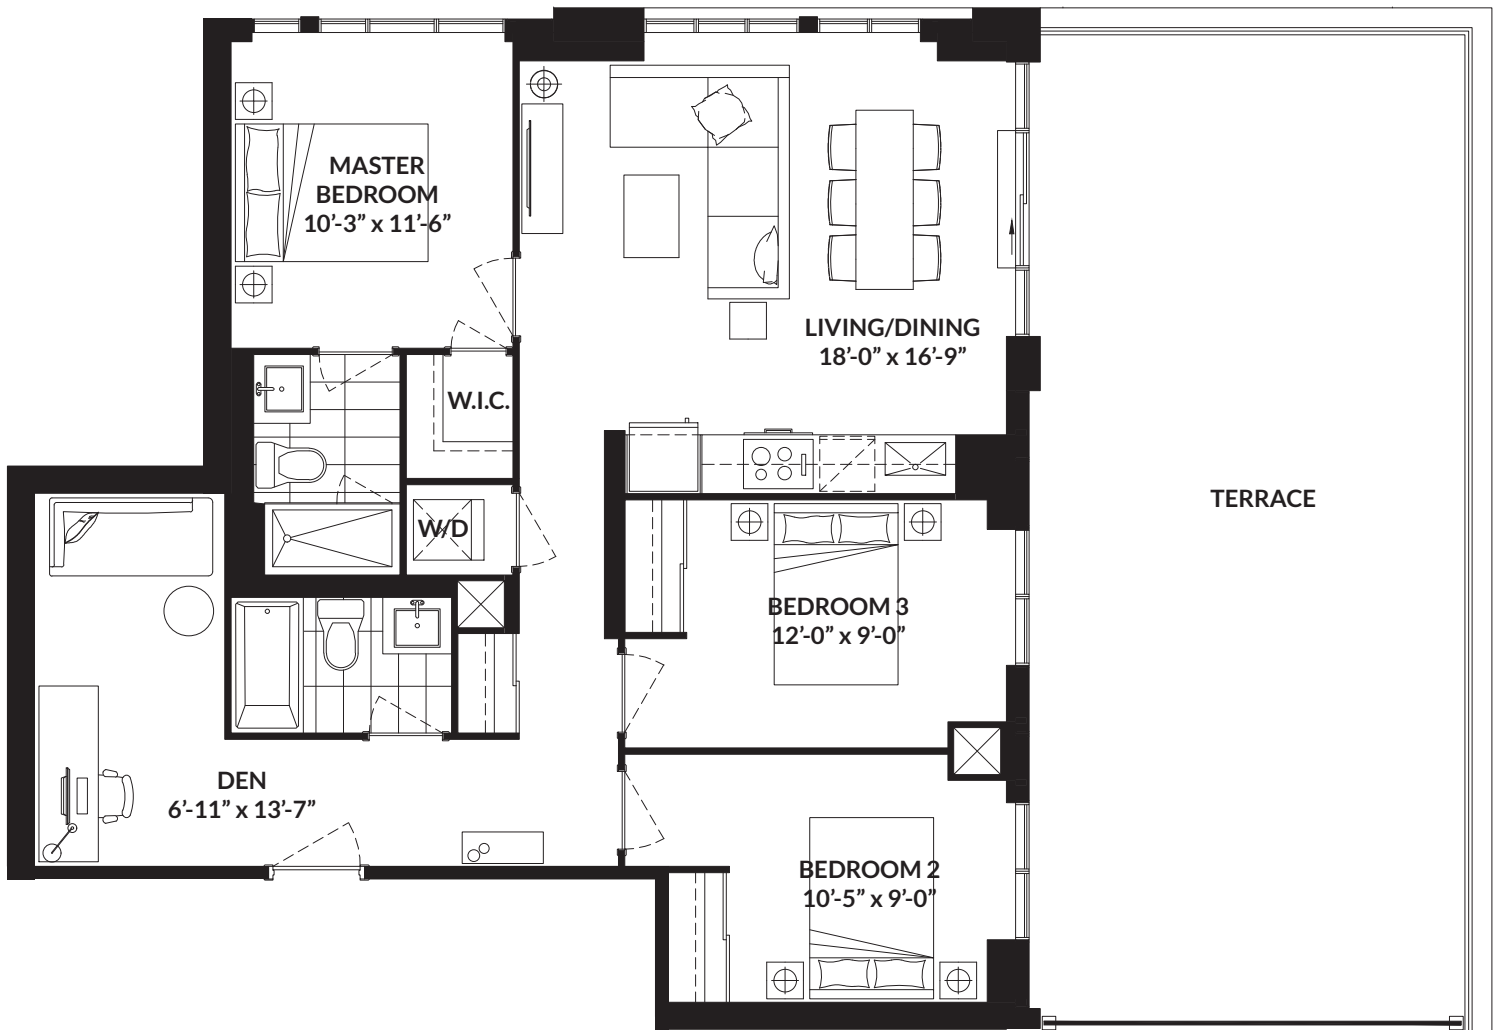

COBALT

3 BEDROOM + DEN

SUITE: 1092 SQ.FT. | OUTDOOR: 550 SQ.FT. | TOTAL: 1642 SQ.FT.

Floor 4