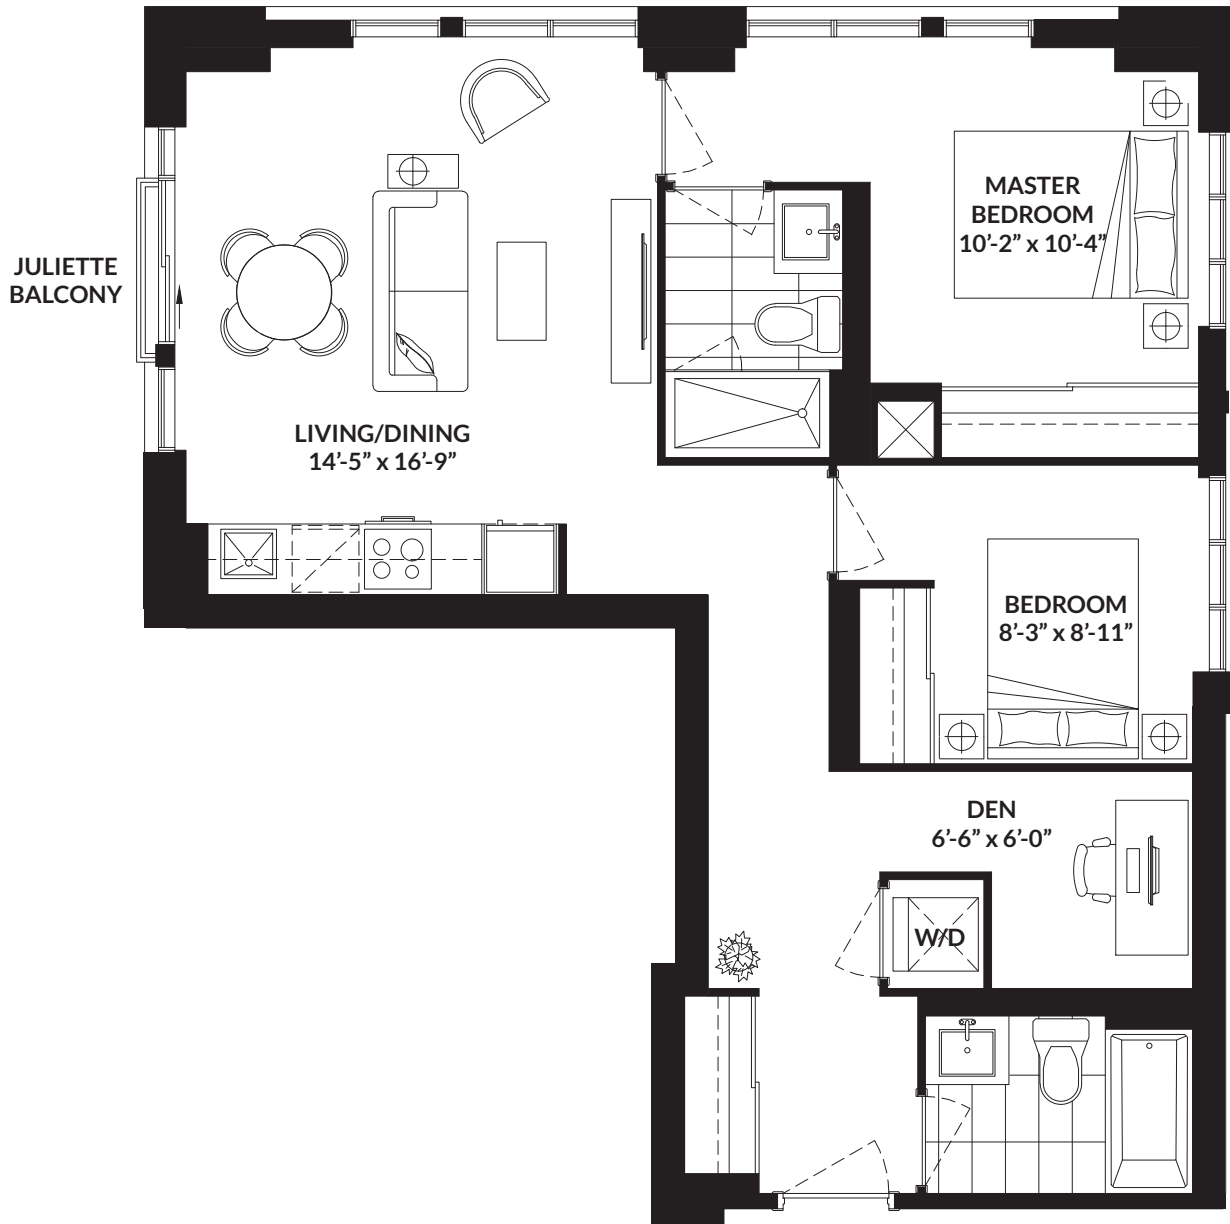

RAILWAY

2 BEDROOM + DEN

SUITE: 848 SQ.FT. | OUTDOOR: 4 SQ.FT. | TOTAL: 852 SQ.FT.

Floor 3