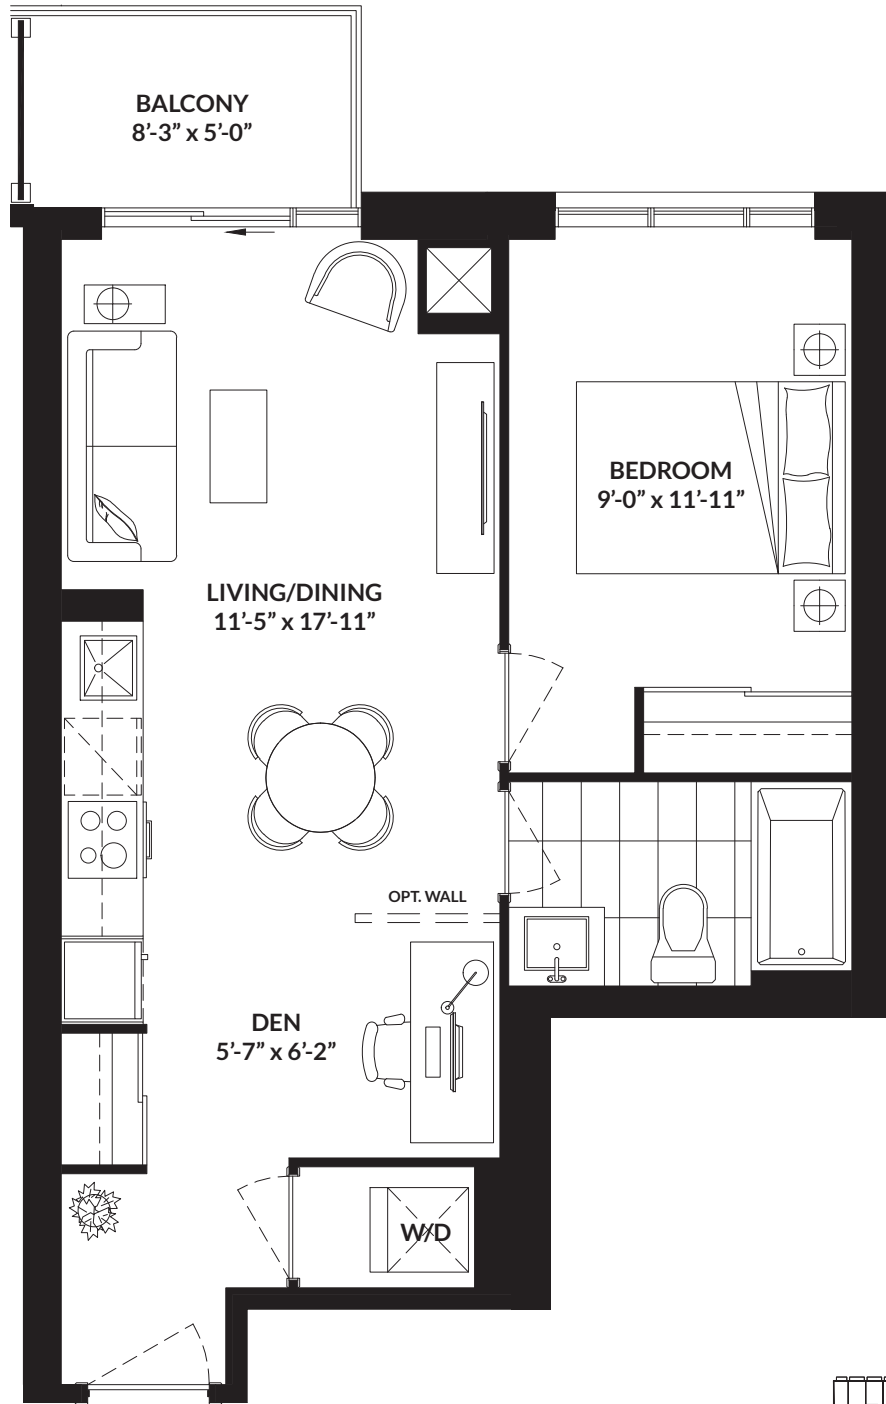

ANNETTE

1 BEDROOM + DEN

SUITE: 576 SQ.FT. | OUTDOOR: 41 SQ.FT.

Floors 3-7