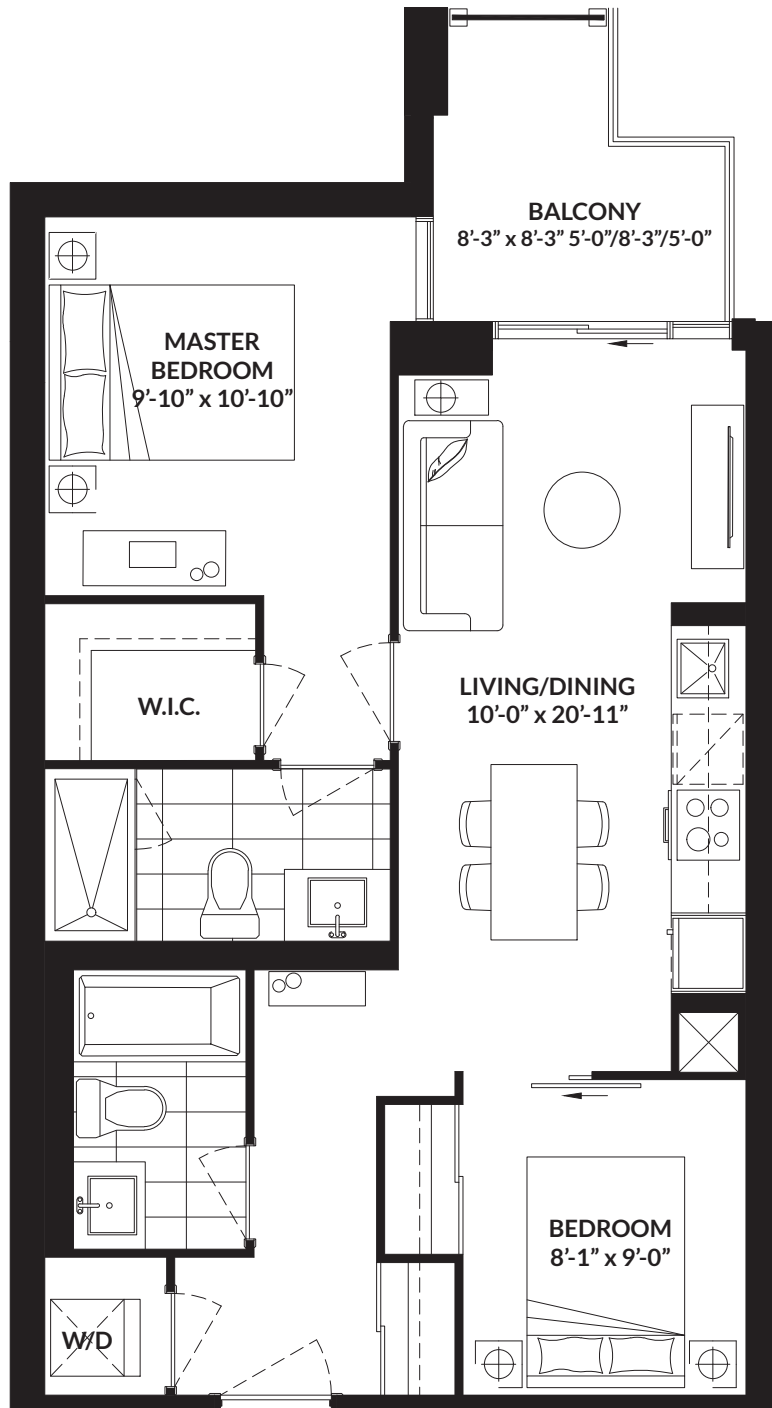

HUDSON 2 BEDROOM

SUITE: 710 SQ.FT. | OUTDOOR: 57 SQ.FT.

Floors 3-7