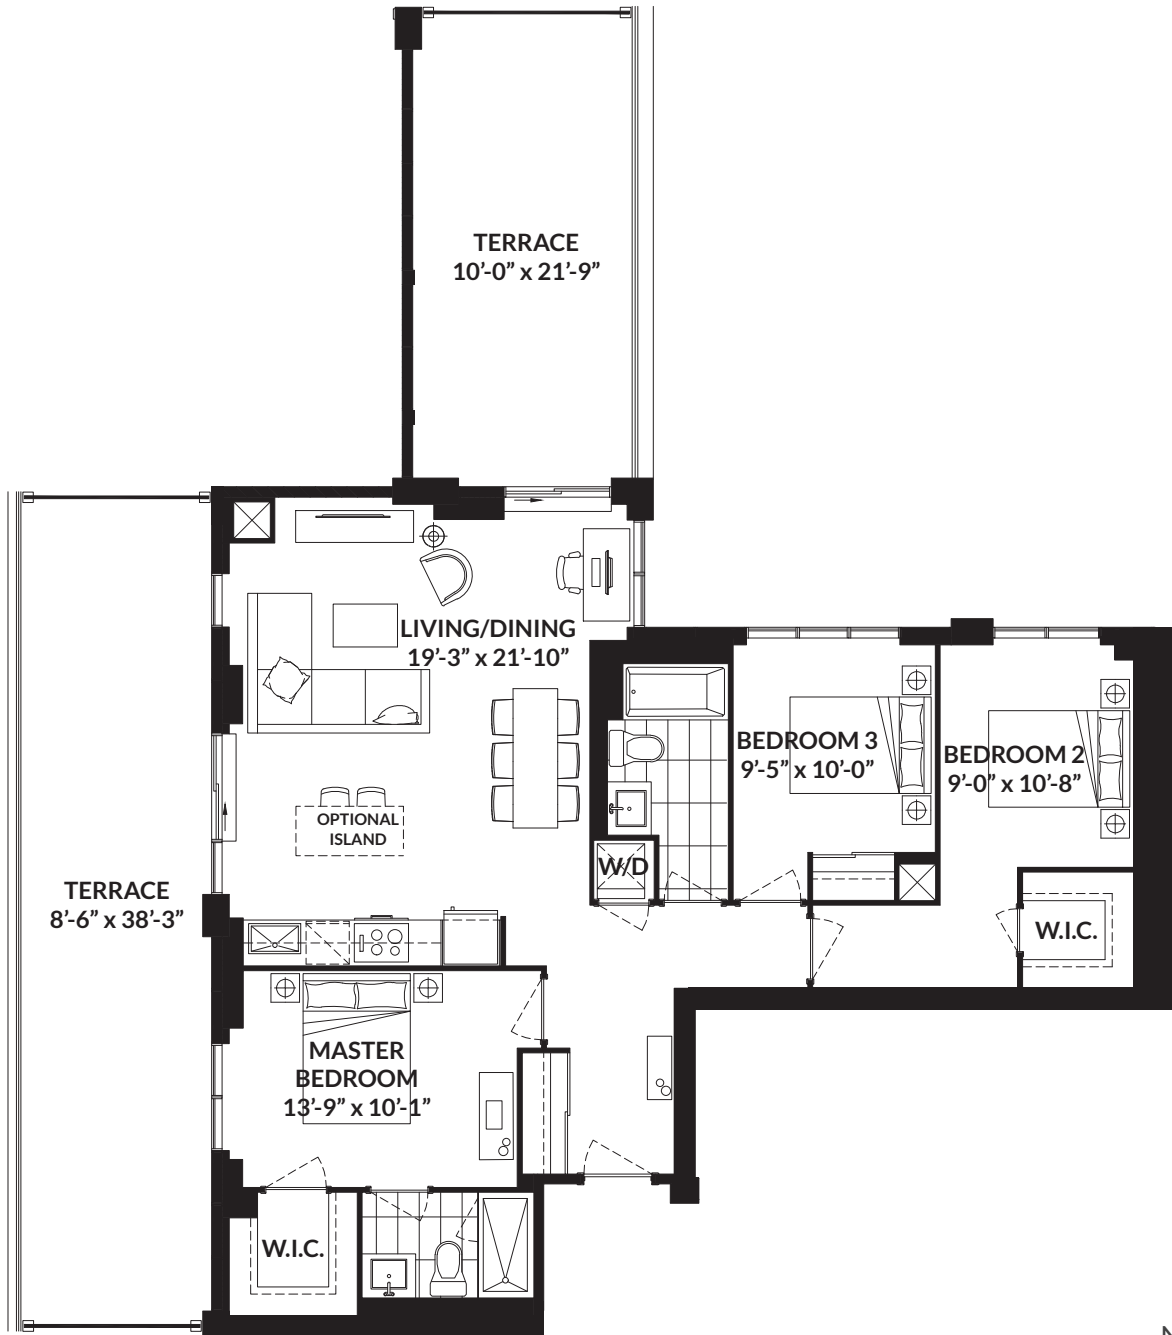

BARCLAY

3 BEDROOM

SUITE: 1192 SQ.FT. | OUTDOOR: 543 SQ.FT.

Floor 9