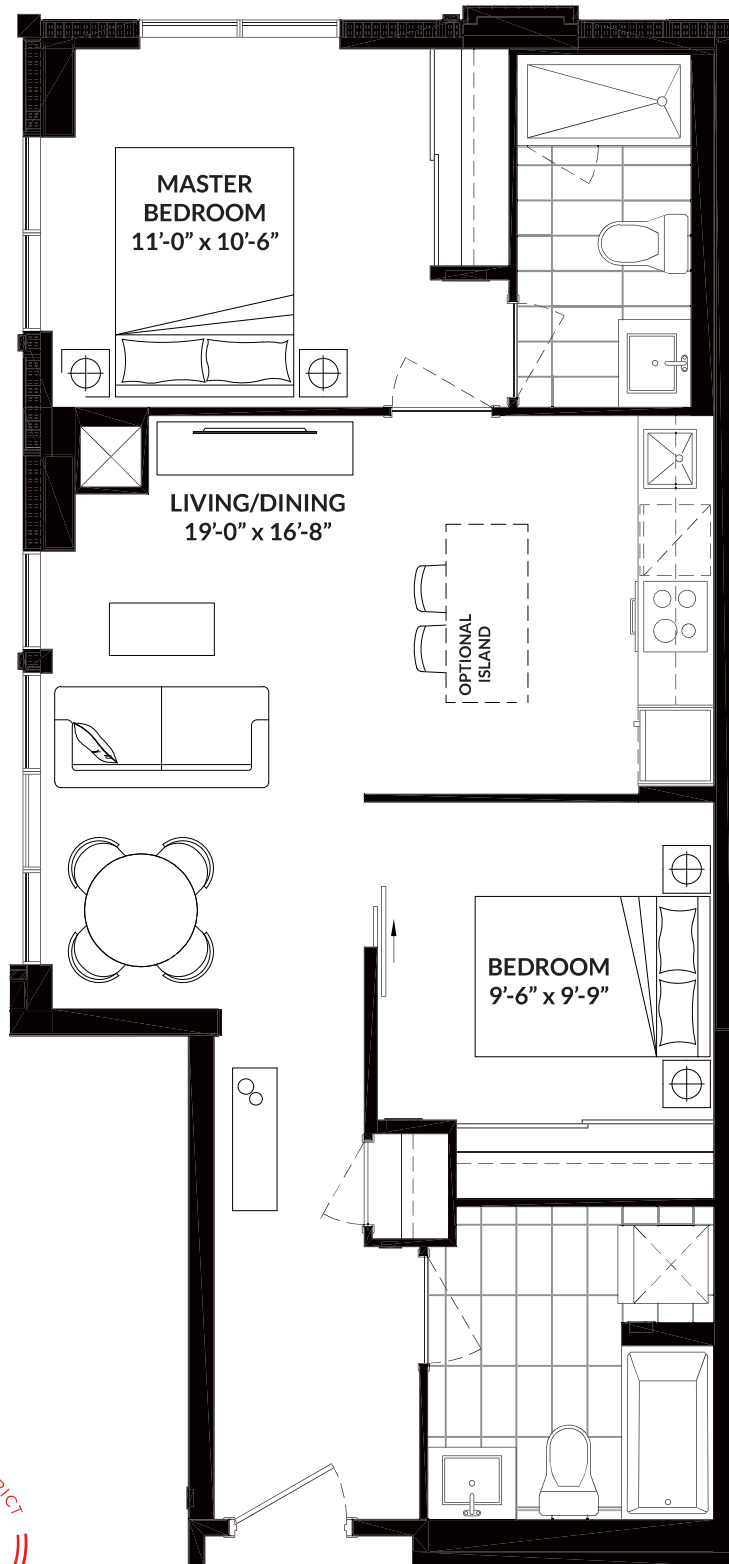

BERKSHIRE

2 BEDROOM

SUITE: 792 SQ.FT.

Floors 3-9